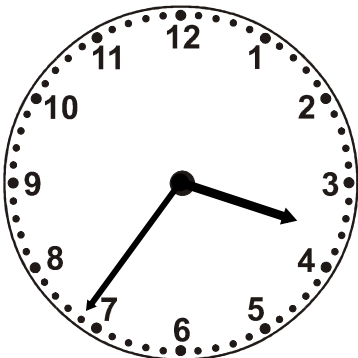

Name: _____

Date: _____

Reading the time (nearest minute) S3

◆ Write the time shown on each clock...

1.

2.

3.

4.

5.

6.

7.

8.

9.

10.

11.

12.