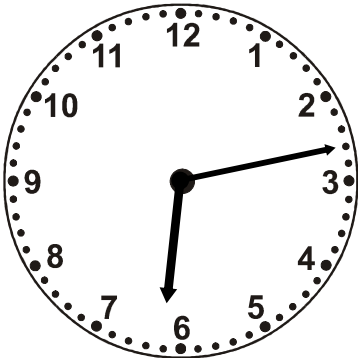

Name: _____

Date: _____

Reading the time (nearest minute) S3

◆ Write the time shown on each clock...

1.

2.

3.

4.

5.

6.

7.

8.

9.

10.

11.

12.