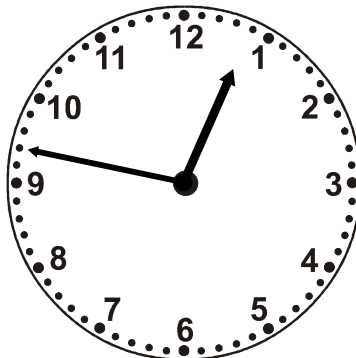

Name: _____

Date: _____

Reading the time (nearest minute) S3

◆ Write the time shown on each clock...

1.

2.

3.

4.

5.

6.

7.

8.

9.

10.

11.

12.