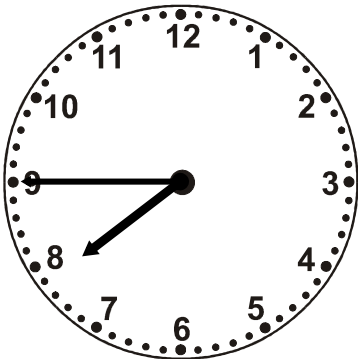

Name: _____

Date: _____

Reading the time (nearest minute) S3

◆ Write the time shown on each clock...

1.

2.

3.

4.