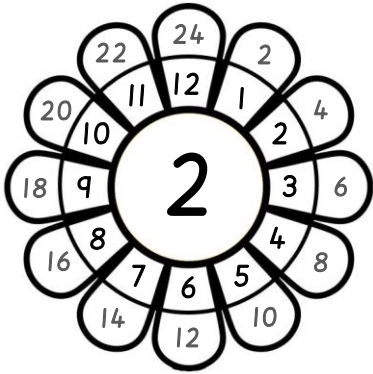

2x Table Colour by Code (With Help)

Name: _____

Date: _____

2 black 	4 grey 	6 yellow 	8 white 
10 orange 	12 dark blue 	14 pink 	16 yellow 
18 light blue 	20 yellow 	22 white 	24 green 

LO: To consolidate
2x table facts.