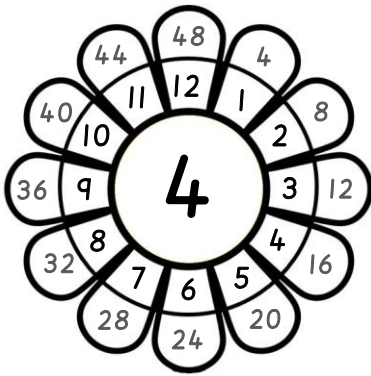

# Division by 4 Colour by Code (With Help)

Name: \_\_\_\_\_

Date: \_\_\_\_\_

1 yellow 	2 grey 	3 light blue 	4 yellow 
5 white 	6 green 	7 red 	8 grey 
9 yellow 	10 light blue 	11 green 	12 purple 

LO: To consolidate  
4x division facts.