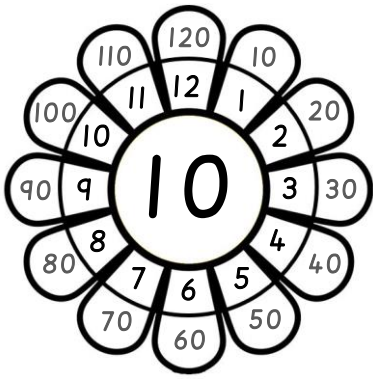

10x Table Colour by Code (With Help)

Name: _____

Date: _____

10 pink 	20 red 	30 purple 	40 yellow 
50 green 	60 white 	70 orange 	80 light blue 
90 yellow 	100 green 	110 pink 	120 light blue 

LO: To consolidate 10x table facts.