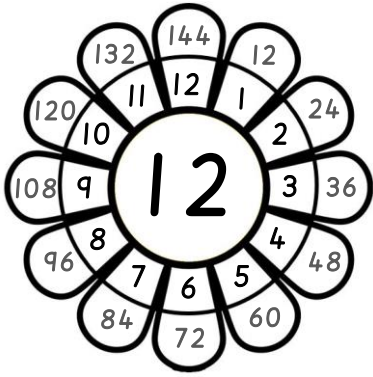

# 12x Table Colour by Code (With Help)

Name: \_\_\_\_\_

Date: \_\_\_\_\_

12 yellow 	24 orange 	36 orange 	48 pink 
60 light blue 	72 green 	84 white 	96 green 
108 purple 	120 pink 	132 yellow 	144 black 

LO: To consolidate 12x table facts.

Creative Clips Clipart by Krista Wallden  
<https://www.teacherspayteachers.com/Store/Krista-Wallden-Creative-Clips>