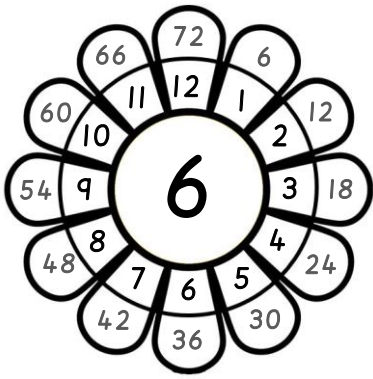

6x Table Colour by Code (With Help)

Name: _____

Date: _____

6 white 	12 dark blue 	18 yellow 	24 red 
30 orange 	36 green 	42 dark blue 	48 white 
54 dark blue 	60 yellow 	66 grey 	72 red 

LO: To consolidate
6x table facts.