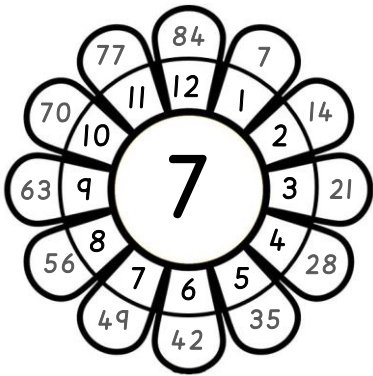

# 7x Table Colour by Code (With Help)

Name: \_\_\_\_\_

Date: \_\_\_\_\_

7	white 	14	yellow 	21	light blue 	28	orange 
35	grey 	42	green 	49	pink 	56	green 
63	light blue 	70	purple 	77	white 	84	yellow 

LO: To consolidate 7x table facts.