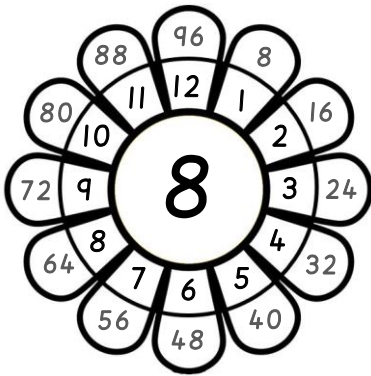

8x Table Colour by Code (With Help)

Name: _____

Date: _____

8 green 	16 black 	24 blue 	32 purple 
40 red 	48 yellow 	56 black 	64 purple 
72 black 	80 green 	88 red 	96 blue 

LO: To consolidate 8x table facts.