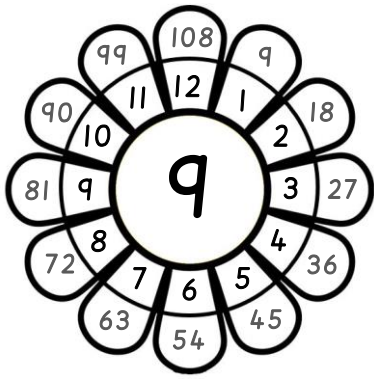

# 9x Table Colour by Code (With Help)

Name: \_\_\_\_\_

Date: \_\_\_\_\_

9 purple 	18 green 	27 skin 	36 blue 
45 red 	54 skin 	63 green 	72 purple 
81 blue 	90 white 	99 black 	108 green 

LO: To consolidate  
9x table facts.