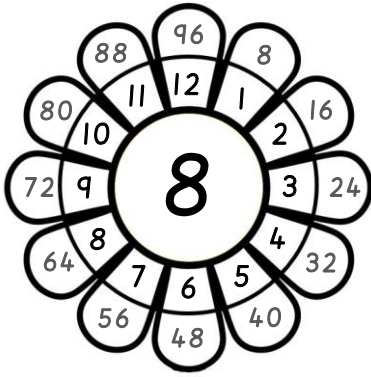

# Division by 8 Colour by Code (With Help)

Name: \_\_\_\_\_

Date: \_\_\_\_\_

1 brown 	2 light blue 	3 red 	4 brown 
5 light blue 	6 green 	7 light blue 	8 white 
9 red 	10 white 	11 green 	12 yellow 

LO: To consolidate 8x division facts.