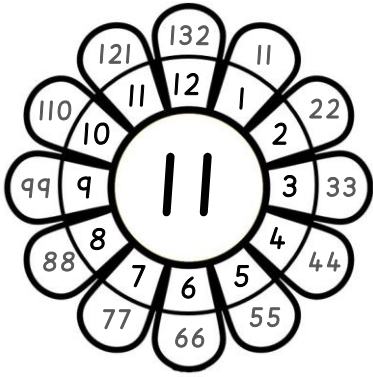

11x Table Colour by Code (With Help)

Name: _____

Date: _____

11 Choose a skin colour.	22 blue 	33 orange 	44 yellow 
55 red 	66 orange 	77 yellow 	88 Choose a skin colour.
99 yellow 	110 green 	121 orange 	132 blue 

LO: To consolidate 11x table facts.

Creative Clips Clipart by Krista Wallden
<https://www.teacherspayteachers.com/Store/Krista-Wallden-Creative-Clips>